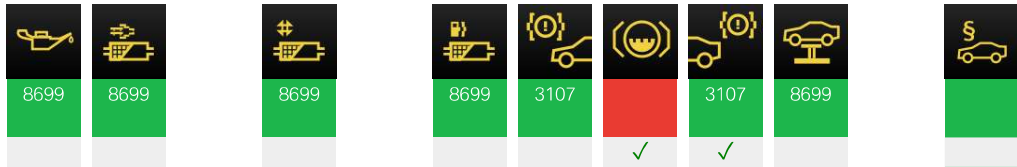

— 27/01/2021 Service 24160 Mi 08612 JKC , Coleraine Automatic

— 20/07/2019 Service 16522 Mi 08612 JKC , Coleraine Automatic